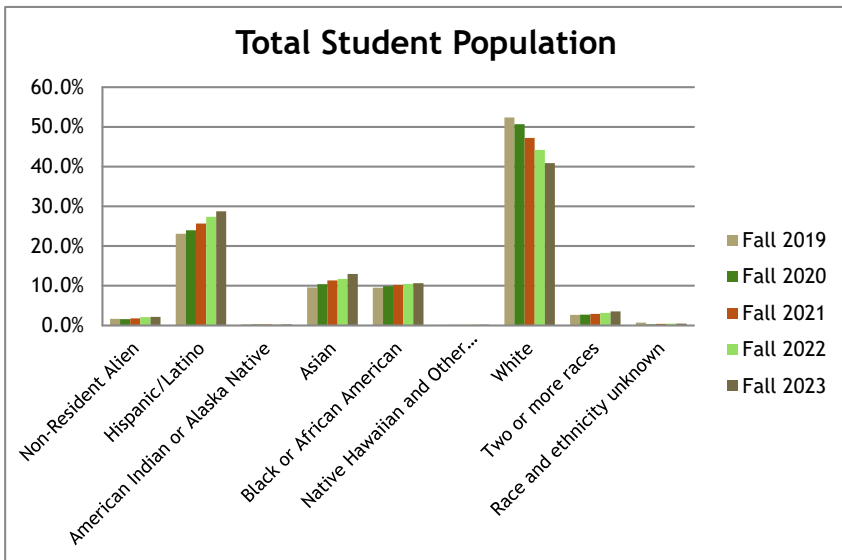

Source: SIRIS ESS

Distribution of Student Enrollment by Ethnicity Fall 2019-2023

All Undergraduate Students

Race and ethnicity	Fall 2019		Fall 2020		Fall 2021		Fall 2022		Fall 2023	
	Total	New First-Time	Total	New First-Time	Total	New First-Time	Total	New First-Time	Total	New First-Time
Non-Resident Alien	1.7%	1.2%	1.6%	0.7%	1.8%	0.5%	2.1%	3.2%	2.2%	1.9%
Hispanic/Latino	23.1%	25.1%	23.9%	26.1%	25.6%	29.4%	27.4%	31.0%	28.8%	32.0%
American Indian or Alaska Native	0.3%	0.4%	0.3%	0.4%	0.3%	0.4%	0.3%	0.3%	0.3%	0.5%
Asian	9.6%	11.1%	10.4%	11.7%	11.3%	12.7%	11.7%	11.5%	13.0%	13.2%
Black or African American	9.5%	10.1%	9.9%	11.4%	10.2%	11.6%	10.5%	11.5%	10.6%	12.9%
Native Hawaiian and Other Pacific Islander	0.2%	0.2%	0.2%	0.2%	0.1%	0.2%	0.2%	0.2%	0.2%	0.0%
White	52.4%	48.0%	50.7%	45.8%	47.2%	41.9%	44.2%	38.1%	40.9%	34.4%
Two or more races	2.7%	2.3%	2.7%	3.3%	2.9%	2.6%	3.2%	3.9%	3.6%	4.5%
Race and ethnicity unknown	0.7%	1.6%	0.3%	0.4%	0.4%	0.7%	0.4%	0.2%	0.5%	0.6%
<b>Total</b>	<b>100.0%</b>	<b>100.0%</b>	<b>100.0%</b>	<b>100.0%</b>	<b>100.0%</b>	<b>100.0%</b>	<b>100.0%</b>	<b>100.0%</b>	<b>100.0%</b>	<b>100.0%</b>