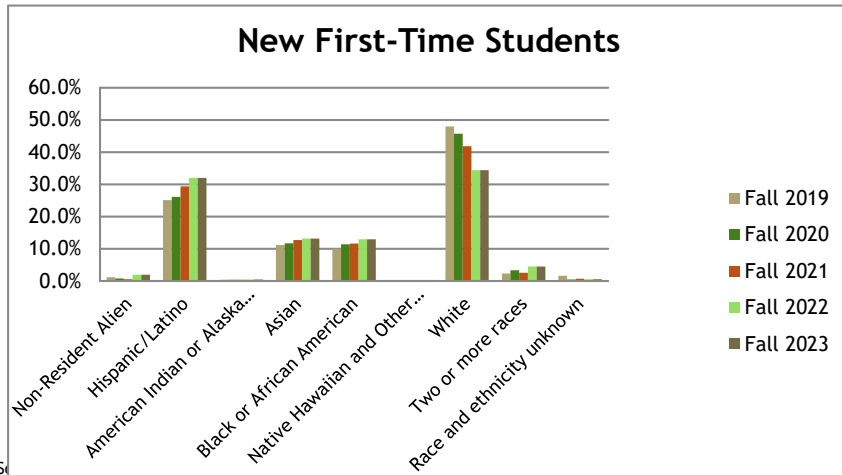

**Applied, Accepted & Enrolled for Fall 2021 to Fall 2023**

**First-Time Undergraduate Students**

Only decided applications included. Cancelled applications not included.

	2021	% Change	2022	% Change	2023	% Change
<b>Certificate</b>						
Applied	7	NA	29	314.3%	90	210.3%
Accepted	4	NA	23	475.0%	64	178.3%
%-Accept	57.1%		79.3%		71.1%	
Total Enrolled	1	NA	5	400.0%	11	120.0%
% of Applied	14.3%		17.2%		12.2%	
% of Accepted	25.0%		21.7%		17.2%	
<b>Associate</b>						
Applied	1751	-10.6%	1324	-24.4%	1613	21.8%
Accepted	1517	-3.4%	1133	-25.3%	1360	20.0%
%-Accept	86.6%		85.6%		84.3%	
Total Enrolled	579	-14.9%	478	-17.4%	458	-4.2%
% of Applied	33.1%		36.1%		28.4%	
% of Accepted	38.2%		42.2%		33.7%	
<b>Bachelor</b>						
Applied	5237	0.0%	5106	-2.5%	7772	52.2%
Accepted	3548	29.3%	3541	-0.2%	5146	45.3%
%-Accept	67.7%		69.3%		66.2%	
Total Enrolled	1023	14.9%	1057	3.3%	1164	10.1%
% of Applied	19.5%		20.7%		15.0%	
% of Accepted	28.8%		29.9%		22.6%	
<b>All</b>						
Applied	6995	-2.8%	6459	-7.7%	9475	46.7%
Accepted	5069	17.5%	4697	-7.3%	6570	39.9%
%-Accept	72.5%		72.7%		69.3%	
Total Enrolled	1603	2.1%	1540	-3.9%	1633	6.0%
% of Applied	22.9%		23.8%		17.2%	
% of Accepted	31.6%		32.8%		24.9%	
Total Enrolled	9284	-6.7%	9264	-0.2%	9508	2.6%