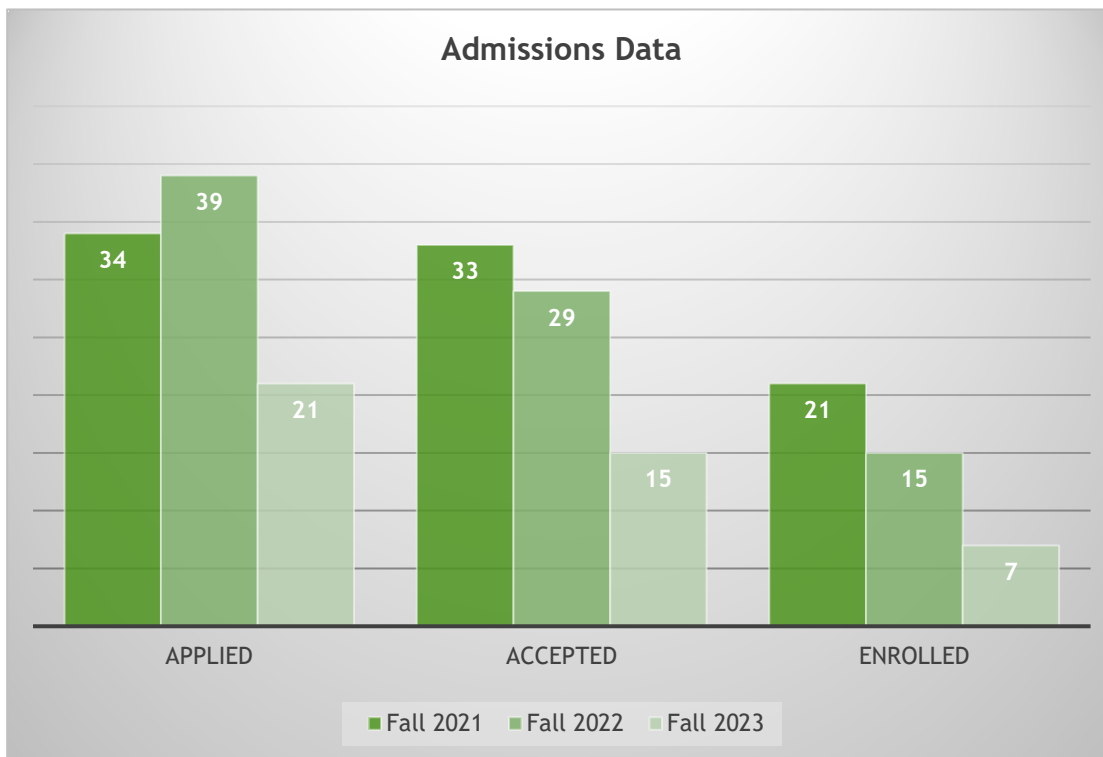

**Applied, Accepted & Enrolled  
Graduate Students**

Only decided applications included. Cancelled applications not in

<b>Master's Degree</b>	Fall 2021	Fall 2022	Fall 2023
Applied	34	39	21
Accepted	33	29	15
%-Accepted	97.1%	74.4%	71.4%
Enrolled	21	15	7
% of Applied	61.8%	38.5%	33.3%
% of Accept	63.6%	51.7%	46.7%