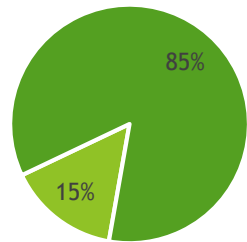

Fall 2023 Graduate Student Enrollment Summary

Master of Science Technology Management Full-Time/Part-Time