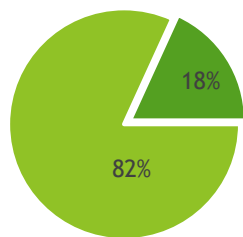

Master of Science Technology Management Sex

■ Male ■ Female

Master of Science Technology Management Race/Ethnicity

- White
- Hispanic Origin
- Asian
- Black or African American
- 2 or More Races
- Non-Resident Alien
- Unknown/Refuse to Indicate