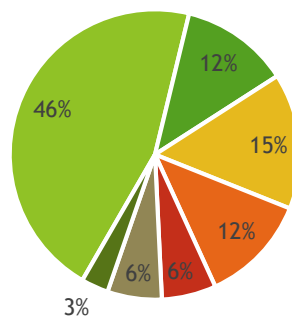

Source: SUNY OBIEE