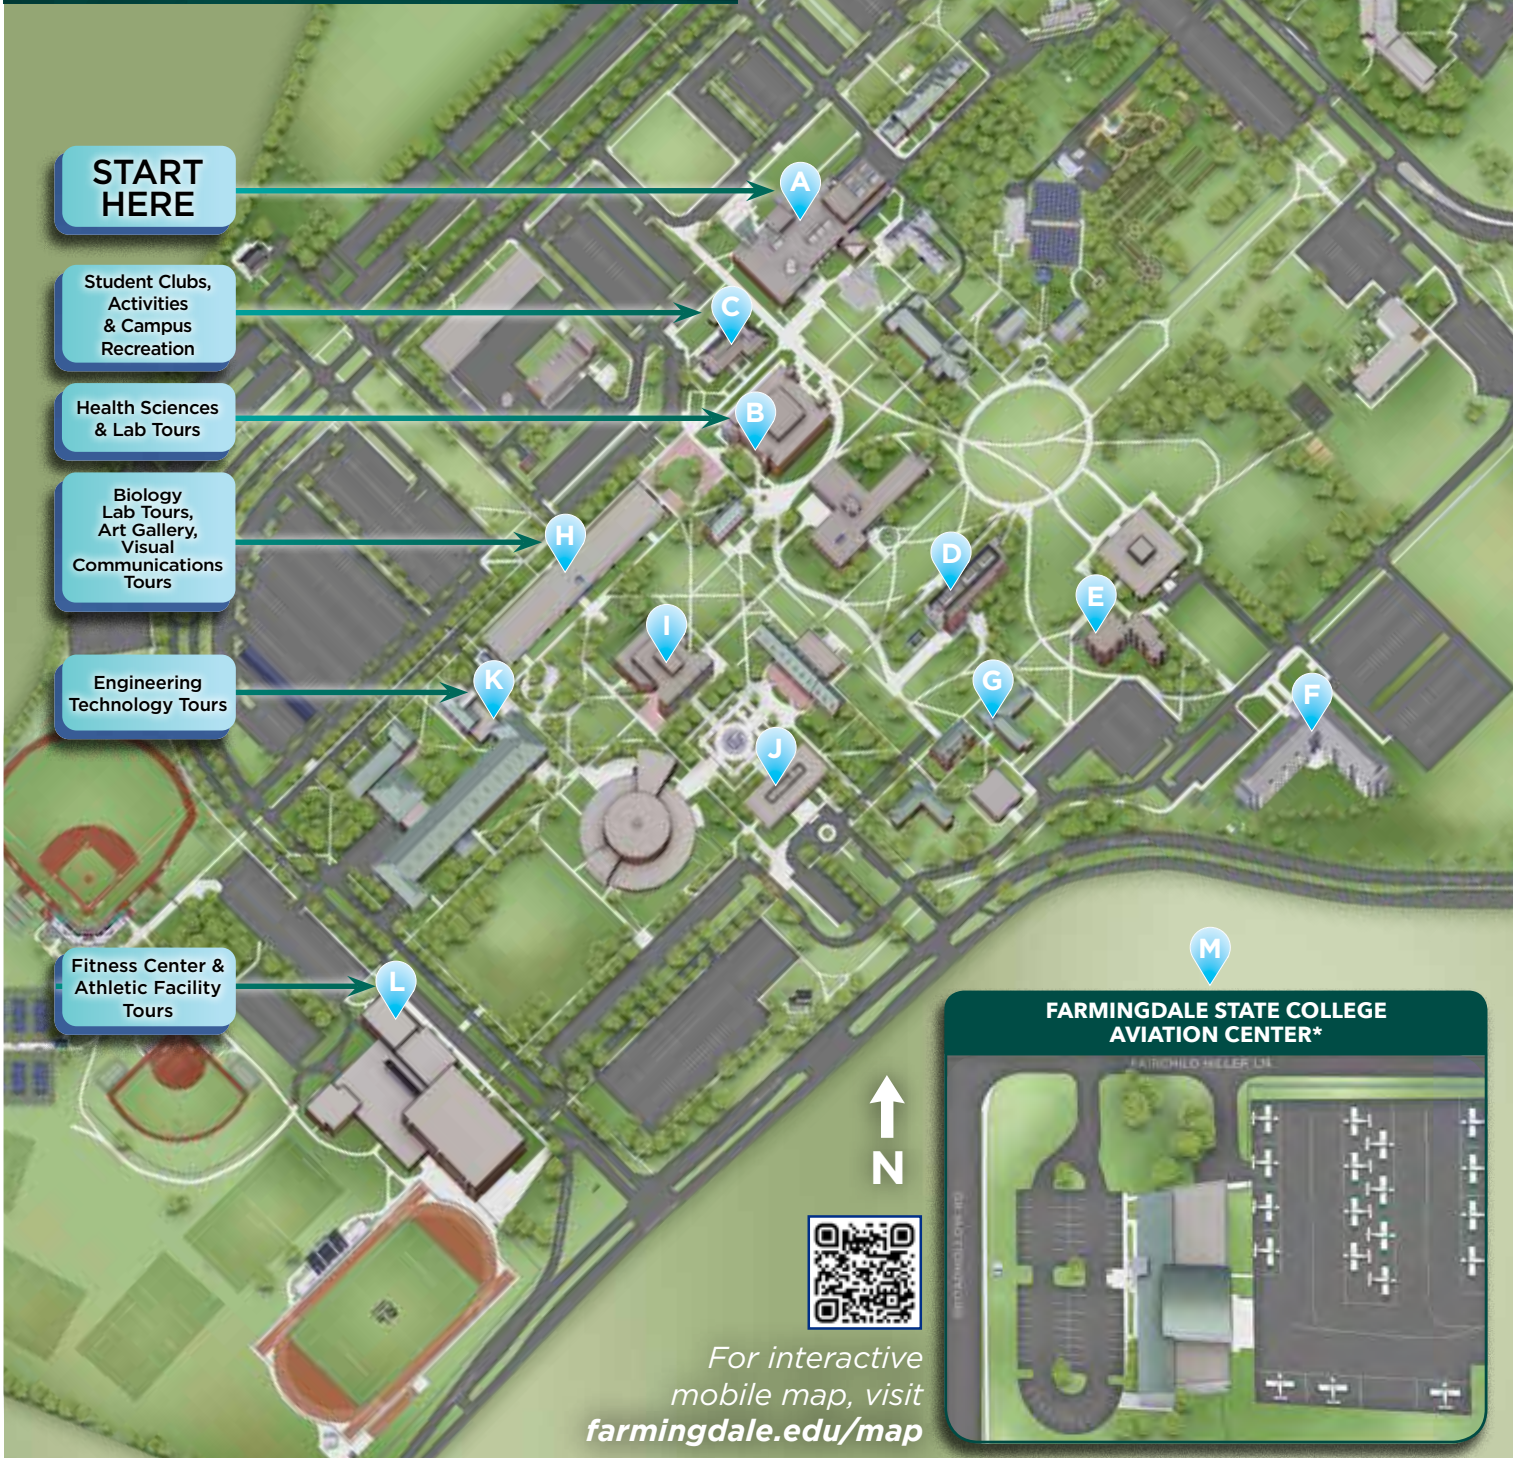

OPEN HOUSE LOCATIONS

- A Campus Center
- B Gleeson Hall
- C Quintyne Hall
- D School of Business
- E Dewey Hall
- F Orchard Hall
- G Alumni Hall
- H Hale Hall
- I Greenley Library
- J Laffin Hall

- K Lupton Hall/IRTT
- L Nold Athletic Complex
- M Aviation Center*

*The FSC Aviation Center is located at Republic Airport, approximately 1.5 miles south of the campus, at 885 Broadhollow Road (Rte 110) Farmingdale, NY 11735.

- Academic Building
- Residence Hall
- Support Services
- Activities & Recreation

START HERE

Student Clubs, Activities & Campus Recreation

Health Sciences & Lab Tours

Biology Lab Tours, Art Gallery, Visual Communications Tours

Engineering Technology Tours

Fitness Center & Athletic Facility Tours

FARMINGDALE STATE COLLEGE AVIATION CENTER*

For interactive mobile map, visit farmingdale.edu/map